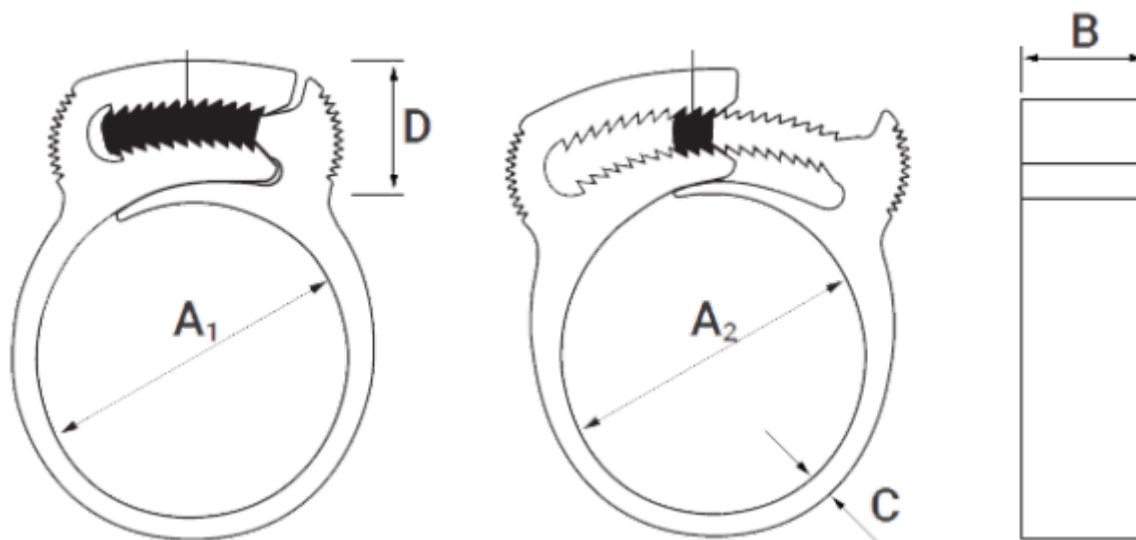

Data Sheet

Article number: 5617

Description: KLEEclips type P Ø32.3-35.3

Measures

A1 = 32.0

A2 = 35.6

B = 9.1

C = 1.9

D = 13.8

Size = P

Weight (g) = 615